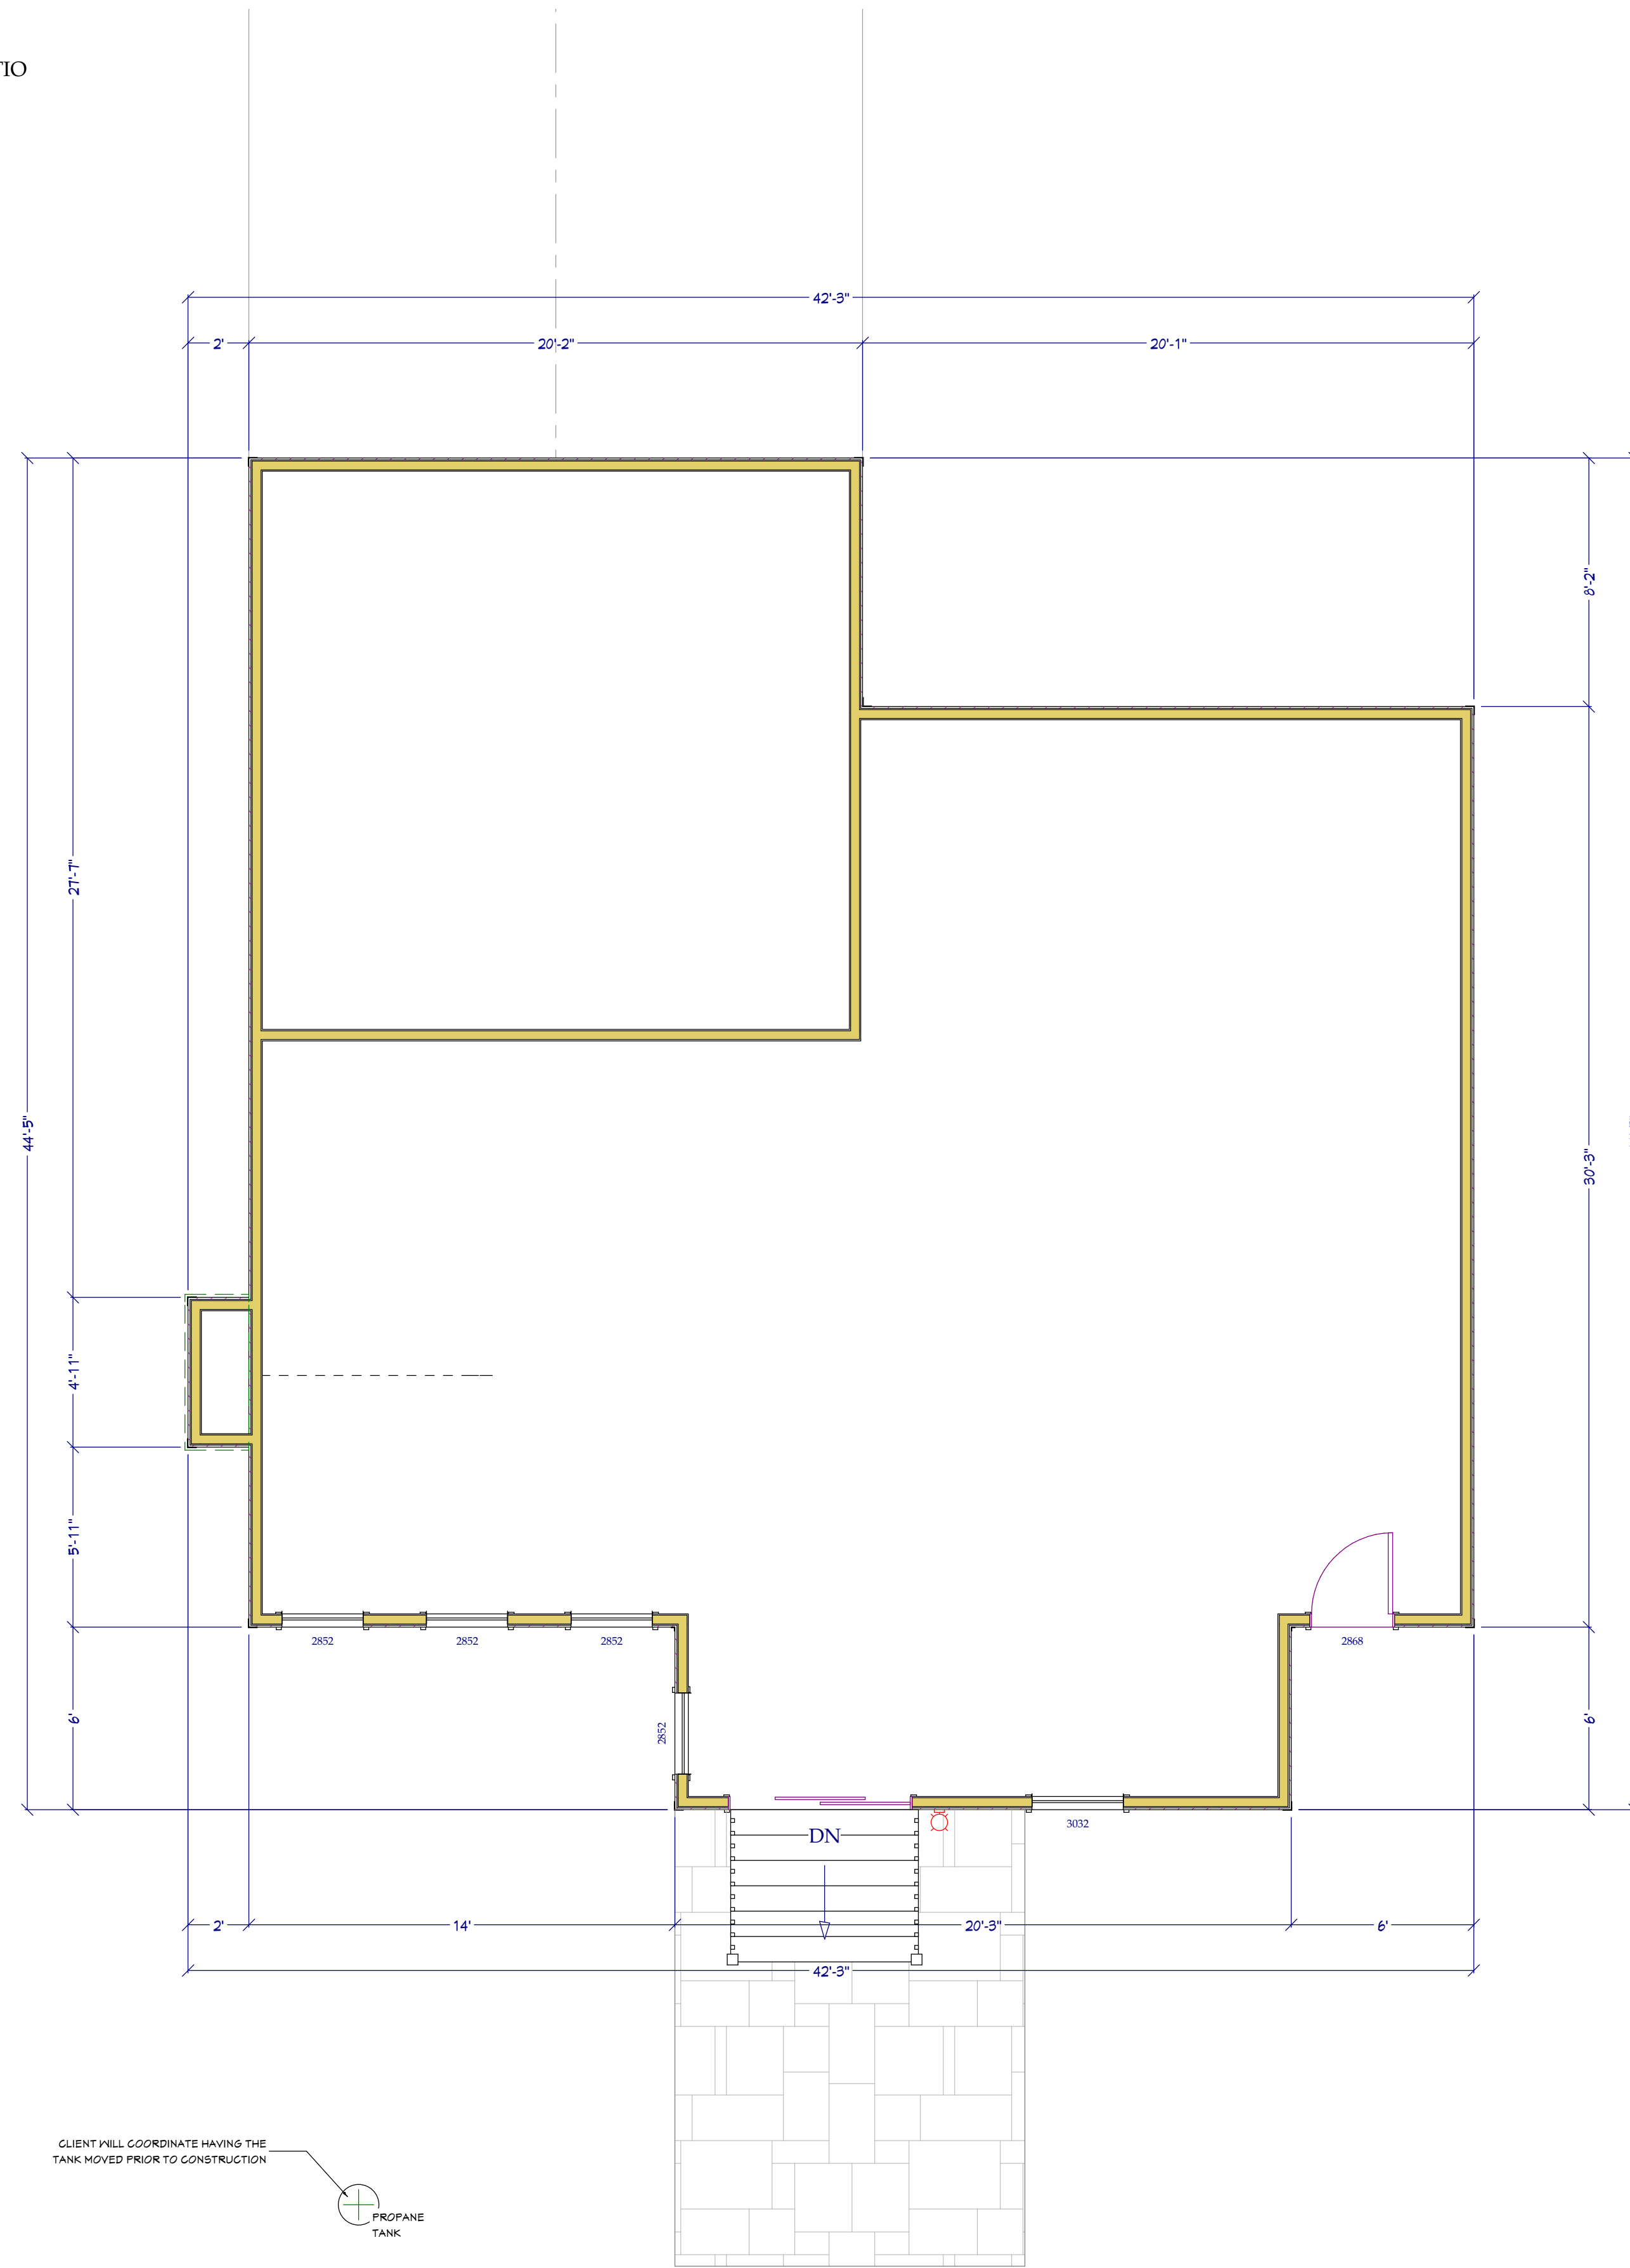

EXISTING PATIO

DECK PLAN